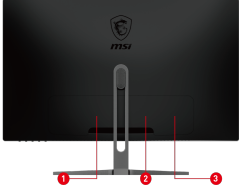

Note

VGA: 1920 x 1080 (Up to 75Hz)
HDMI™: 1920 x 1080 (Up to 75Hz) The
color gamut follows the CIE 1976
testing standard.

CONNECTIONS

1. 1x Power Plug
2. 1x VGA
3. 1x HDMI™ (1.4)